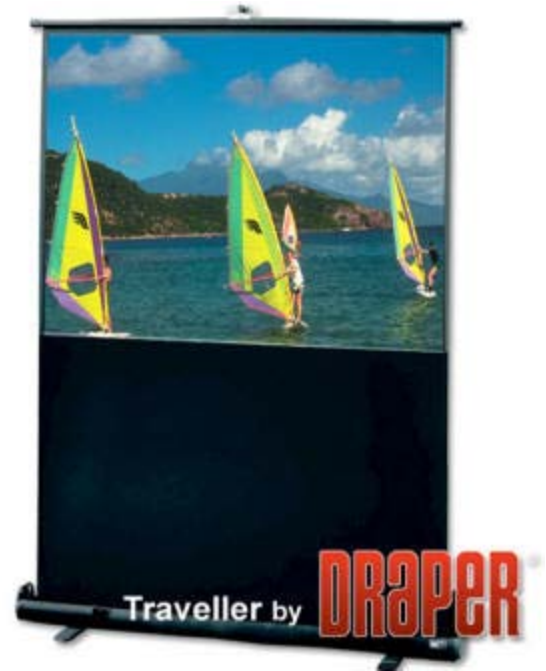

OPTIONAL HARDWARE

Draper Traveller Portable Projection Screen - 92inch diagonal - 16:9 Model# 230130

This portable projection screen is equally perfect for ad-hoc office presentations and the traveling presenter. Many venues do not have projection screens and this option eliminates that problem. The screen's aluminum container is set up on the floor or on a table, then the screen is pulled up and out and locked into place at the desired height.

The screen surface is high-contrast gray, which helps to keep blacks black and whites white in environments where ambient light cannot always be controlled. This screen is very luggable, weighing just 25 lbs.